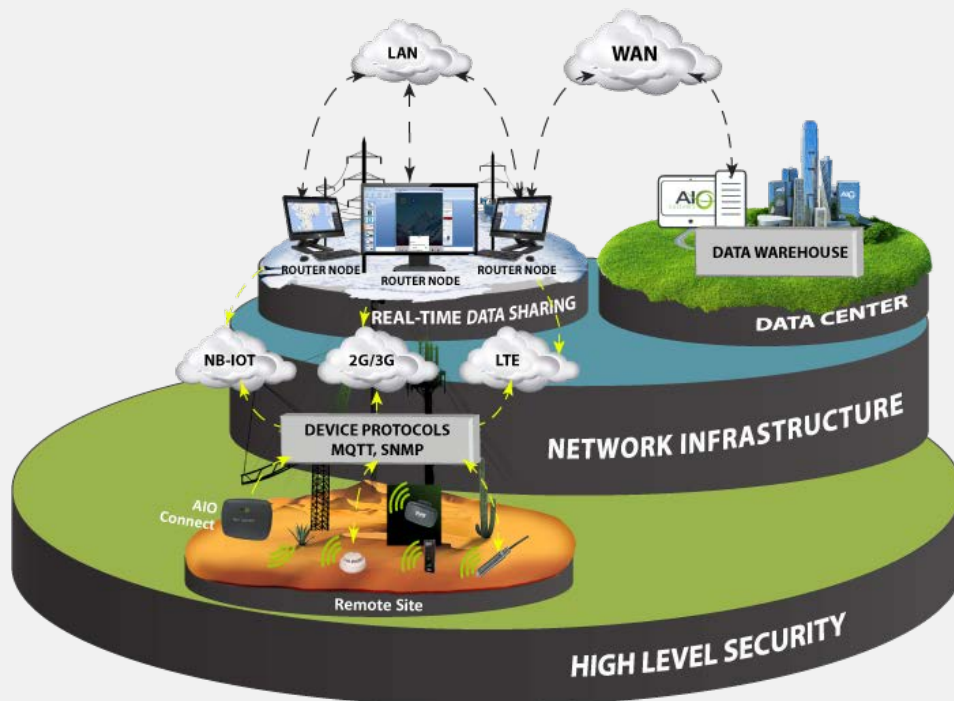

AIoT

IOT by AIO

CLOUD-BASED TOTAL
SITE MANAGEMENT

We took our expert RMS know-how and extensive hands-on experience gathered in the field and applied it to the IoT world bringing you a best-in-class IoT solution - AIoT

Small. Wireless. Cloud-Based.

Superb quality at a fraction of the price.

Our topology is holistic, based on AIO's own components for all IoT realms: Core, Edge and Cloud.

At the core, sits the Linux-based, IOT Connect gateway which gathers all the edge data through AIO peripherals, or via AIO, small size, wireless IoT mediators, the Sensor Connects. This data is then uploaded to the cloud-based CMS for comprehensive expert analytics.